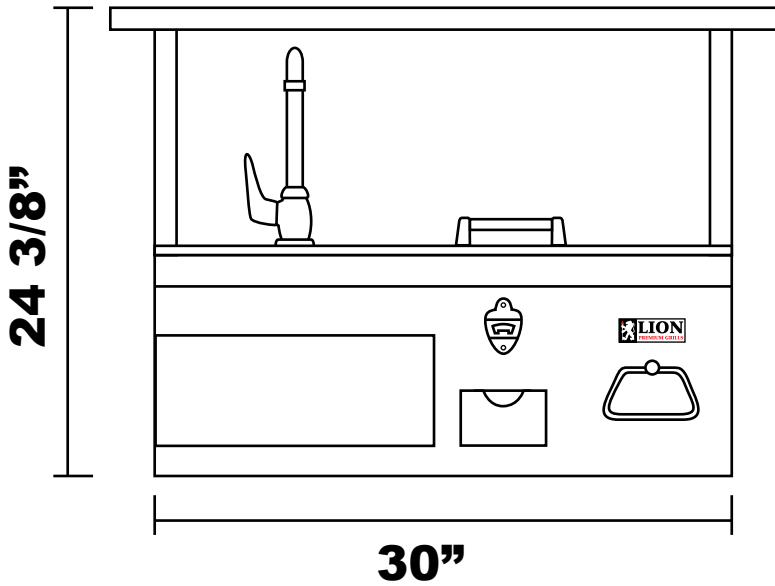

# 30" Bar Center

**Top View**

**Front View**

**Side View**

**Cutout Dimensions:  
28 3/4" x 22 3/8" x 9 3/8"**