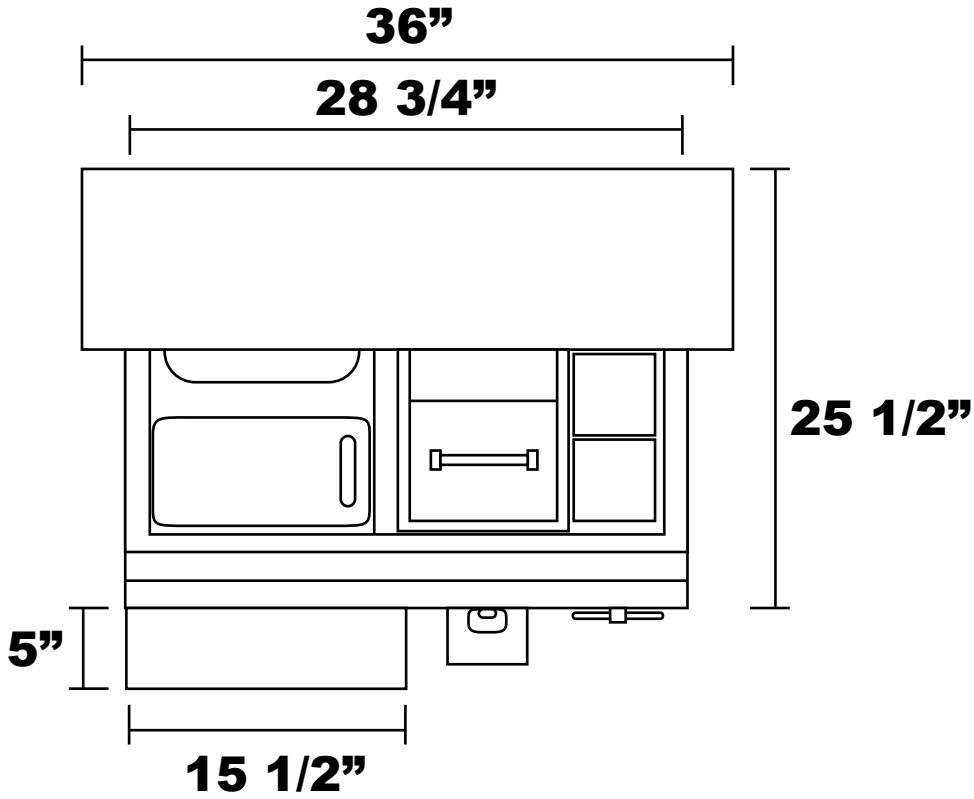

# 30" Bar Center

**Top View**

**Front View**

**Side View**

**Cutout Dimensions:  
28 3/4" x 22 3/8" x 9 3/8"**