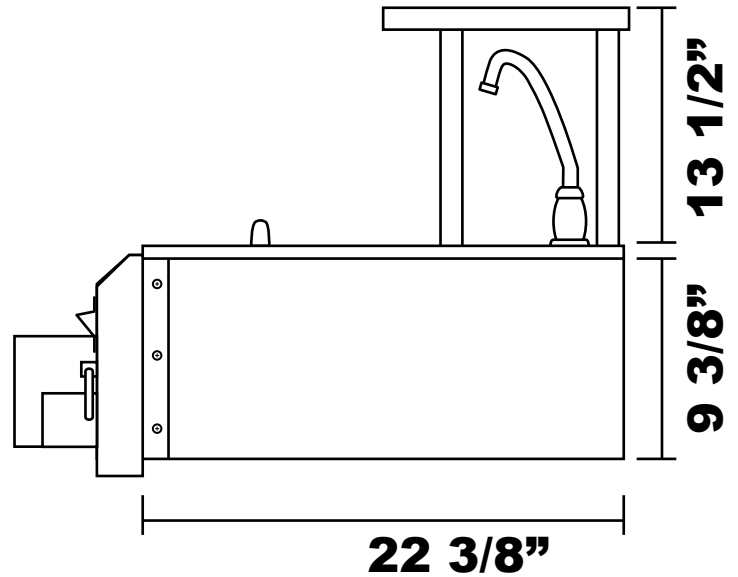

30" Bar Center

Top View

Front View

Side View

**Cutout Dimensions:
28 3/4" x 22 3/8" x 9 3/8"**