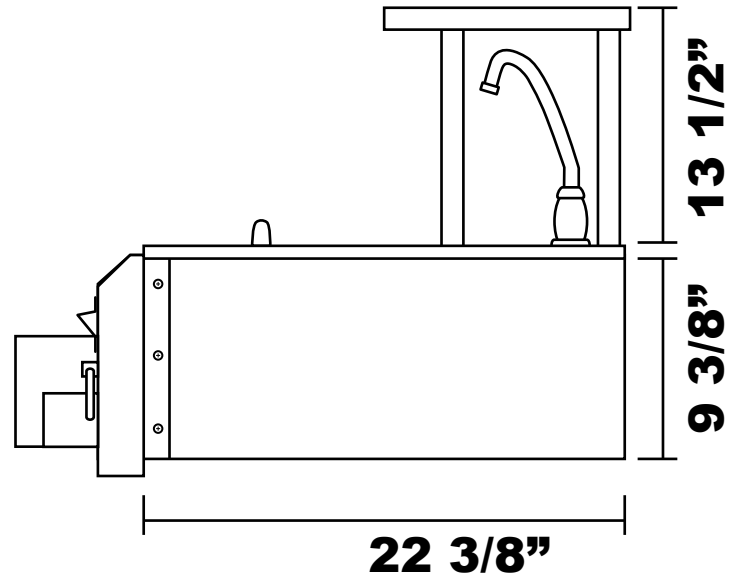

# 30" Bar Center

**Top View**

**Front View**

**Side View**

**Cutout Dimensions:  
28 3/4" x 22 3/8" x 9 3/8"**