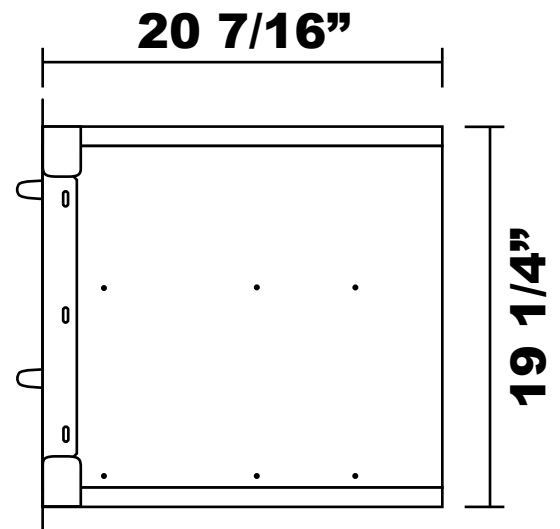

Door and Drawer Combination

**Cutout Dimensions:
30 9/16" x 19 3/8"**