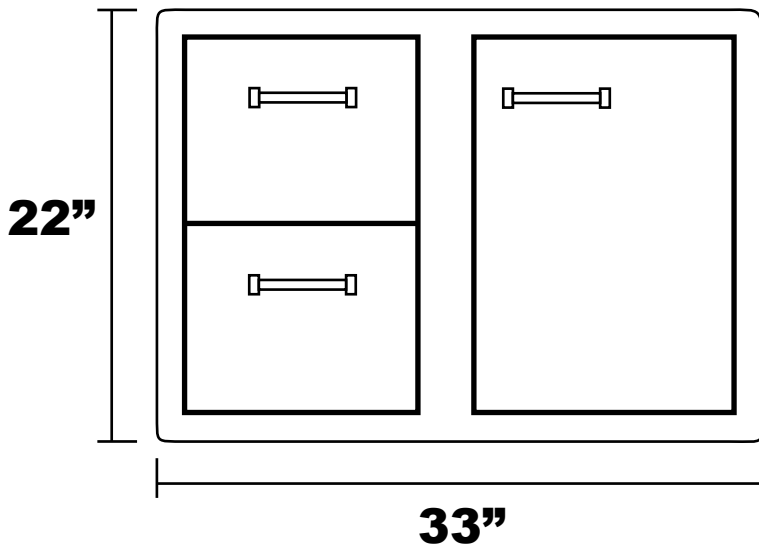

# Door and Drawer Combination

**Cutout Dimensions:  
30 9/16" x 19 3/8"**