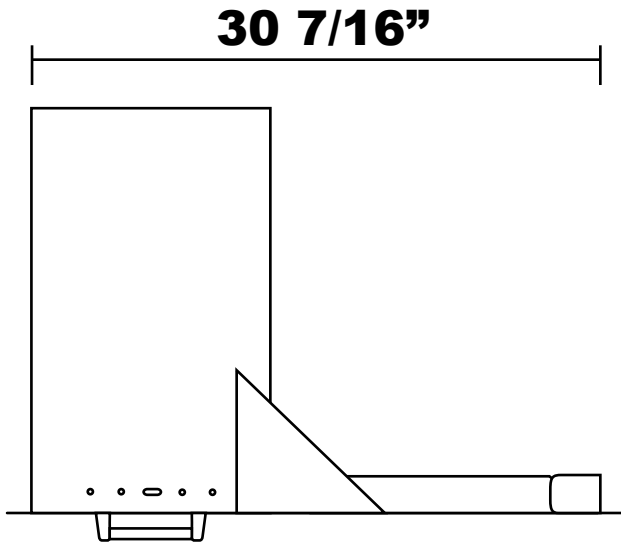

Door and Drawer Combination

**Cutout Dimensions:
30 9/16" x 19 3/8"**