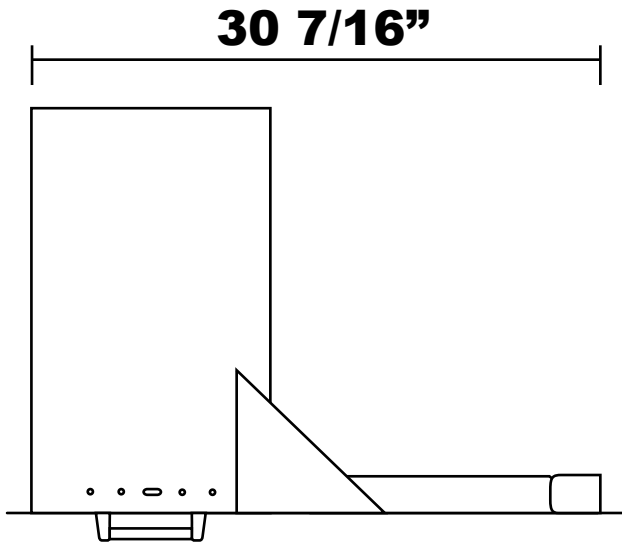

# Door and Drawer Combination

**Cutout Dimensions:  
30 9/16" x 19 3/8"**