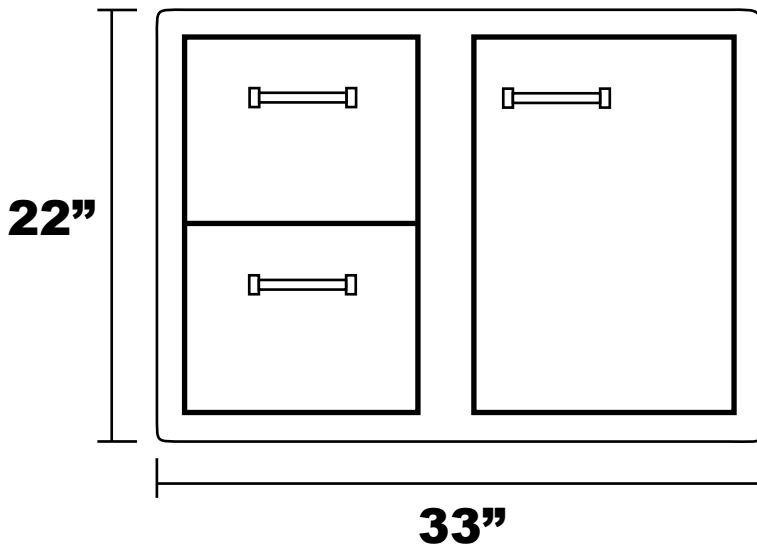

Door and Drawer Combination

**Cutout Dimensions:
30 9/16" x 19 3/8"**