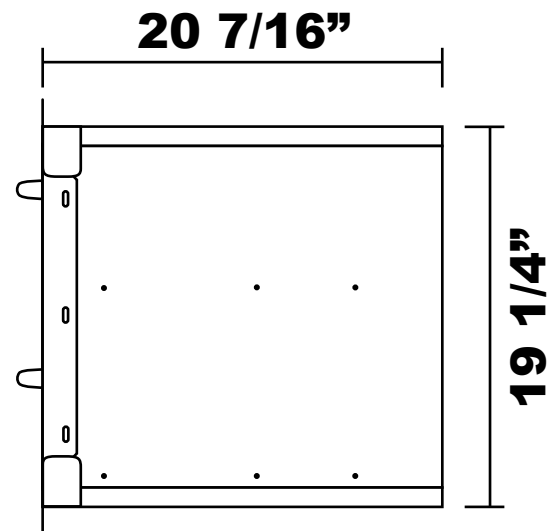

# Door and Drawer Combination

**Cutout Dimensions:  
30 9/16" x 19 3/8"**