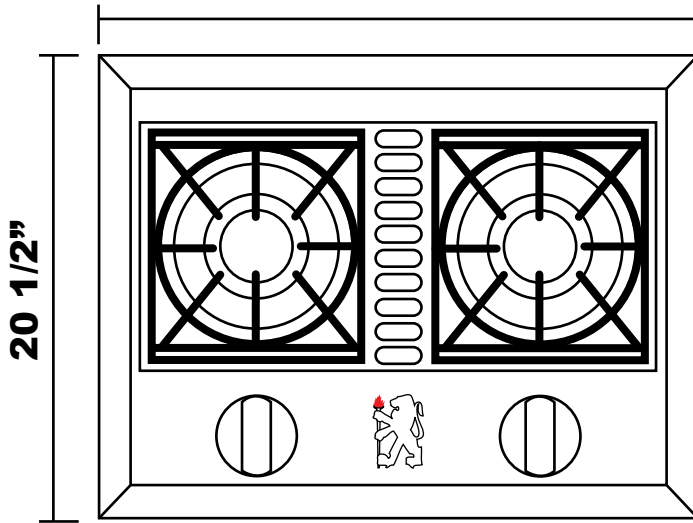

# Double Side Burner

## Top View

26 3/4"

20 1/2"

22 3/8"

## Front View

17 1/8"

## Side View

**CUTOUT DIMENSIONS:  
22 3/8" x 17 1/8"**