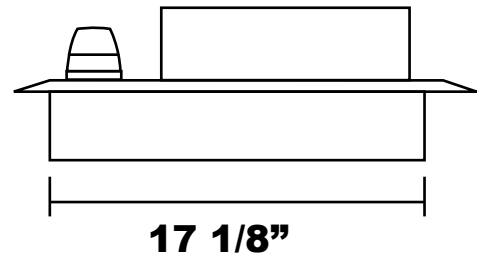

## Top View

26 3/4"

20 1/2"

22 3/8"

## Front View

17 1/8"

## Side View

**CUTOUT DIMENSIONS:  
22 3/8" x 17 1/8"**