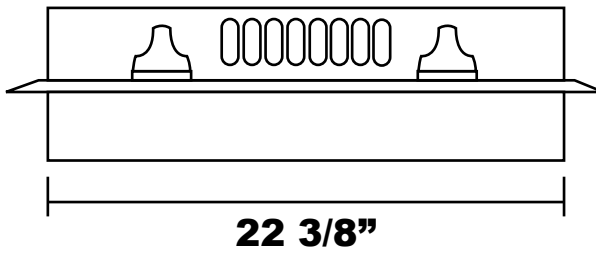

## Top View

26 3/4"

20 1/2"

22 3/8"

## Front View

17 1/8"

## Side View

**CUTOUT DIMENSIONS:  
22 3/8" x 17 1/8"**