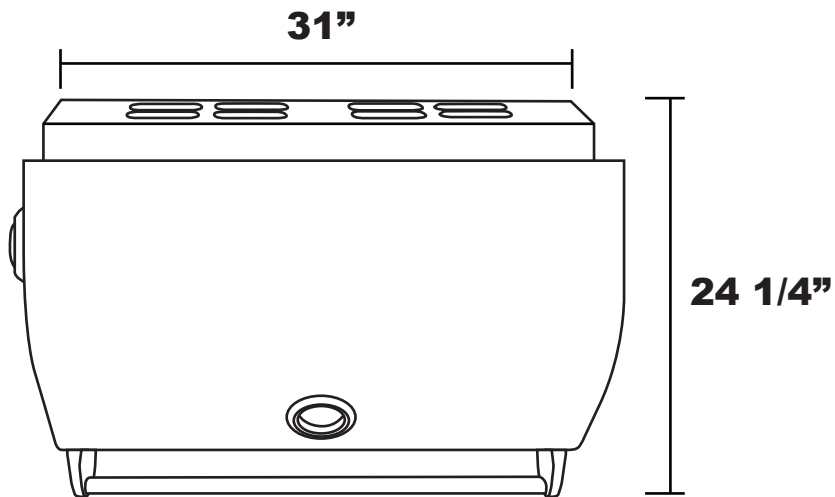

Lion L-60000 Grill

Top View

Front View

Side View

*Approximate Measurements

**Cutout Dimensions:
31" x 21 1/2" x 9 5/8"**