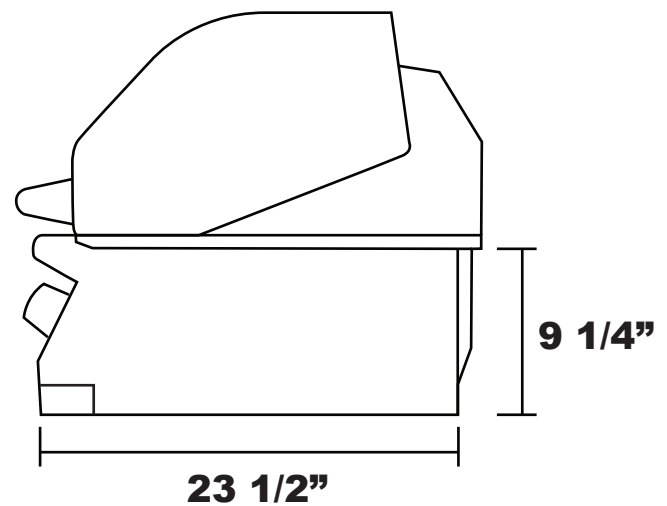

Lion L-60000 Grill

Top View

Front View

Side View

*Approximate Measurements

**Cutout Dimensions:
31" x 21 1/2" x 9 5/8"**