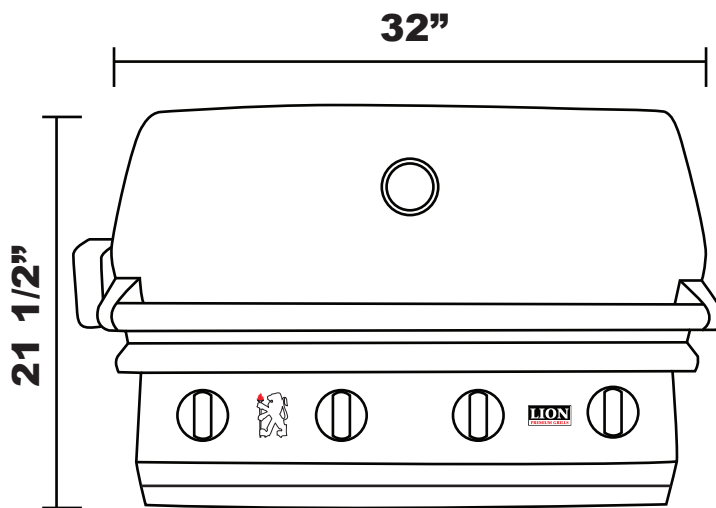

Lion L-60000 Grill

Top View

Front View

Side View

*Approximate Measurements

**Cutout Dimensions:
31" x 21 1/2" x 9 5/8"**