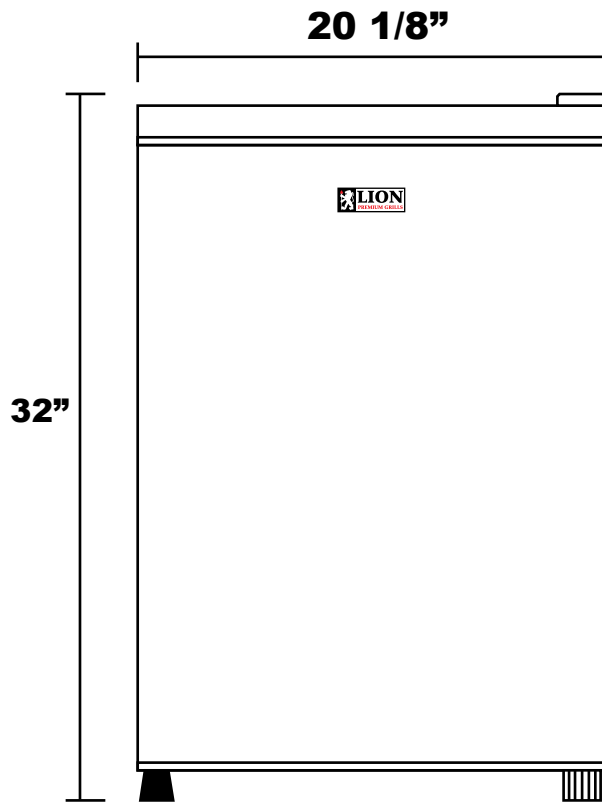

Refrigerator

Front View

Side View

**CUTOUT DIMENSIONS:
20 3/4" x 32 1/2"**

*** This does not account for the frame**