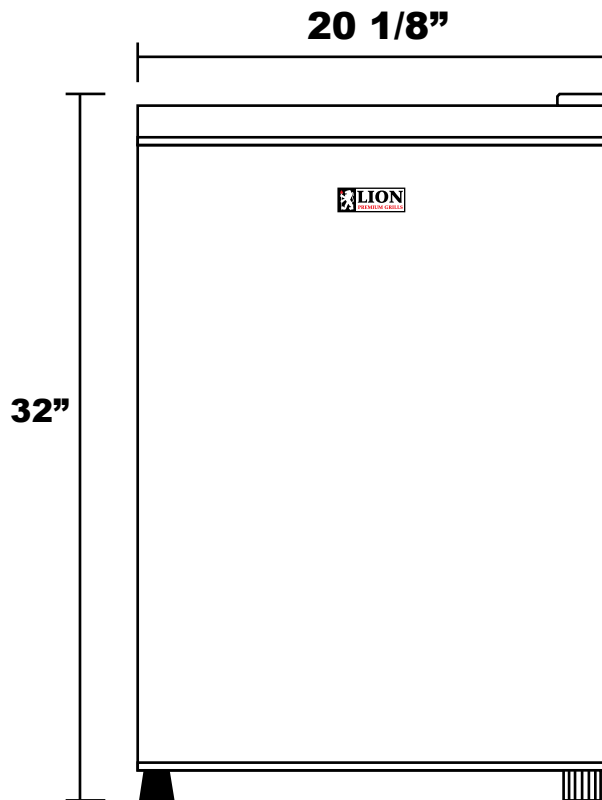

Refrigerator

Front View

Side View

**CUTOUT DIMENSIONS:
20 1/4" x 34"**

***Refrigerator Frame is accounted for in cutout dimensions**