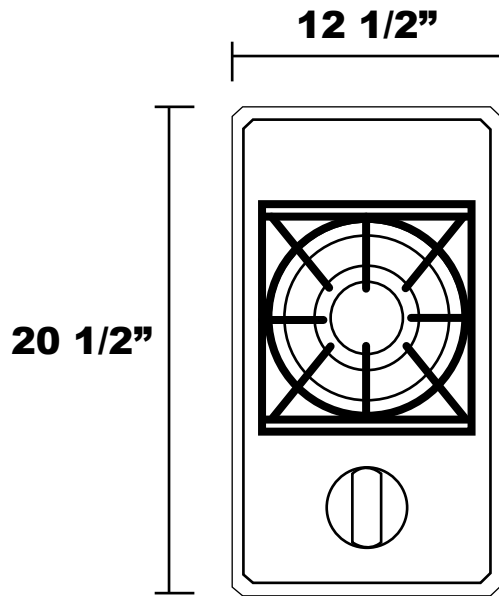

# Single Side Burner

**Top View**

**Front View**

**Side View**

**CUTOUT DIMENSIONS:  
17 1/2" x 11 1/4"**