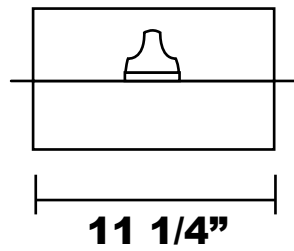

# Single Side Burner

**Top View**

**Front View**

**Side View**

**CUTOUT DIMENSIONS:  
17 1/2" x 11 1/4"**