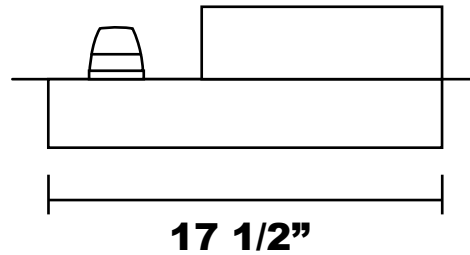

# Single Side Burner

**Top View**

**Front View**

**Side View**

**CUTOUT DIMENSIONS:  
17 1/2" x 11 1/4"**