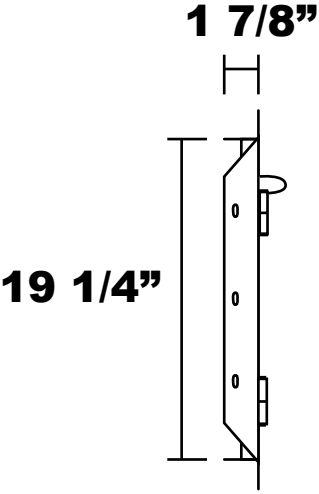

Vertical Door w/ Towel Rack

Top View

Front View

Side View

**CUTOUT DIMENSIONS:
15 3/4" x 19 3/8"**