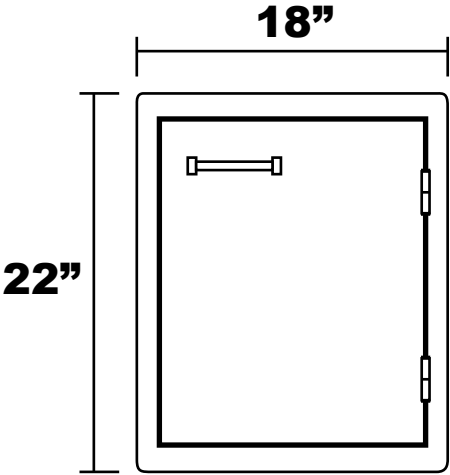

Vertical Door w/ Towel Rack

Top View

Front View

Side View

**CUTOUT DIMENSIONS:
15 3/4" x 19 3/8"**