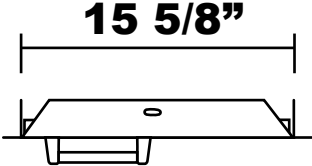

Vertical Door w/ Towel Rack

Top View

Front View

Side View

**CUTOUT DIMENSIONS:
15 3/4" x 19 3/8"**