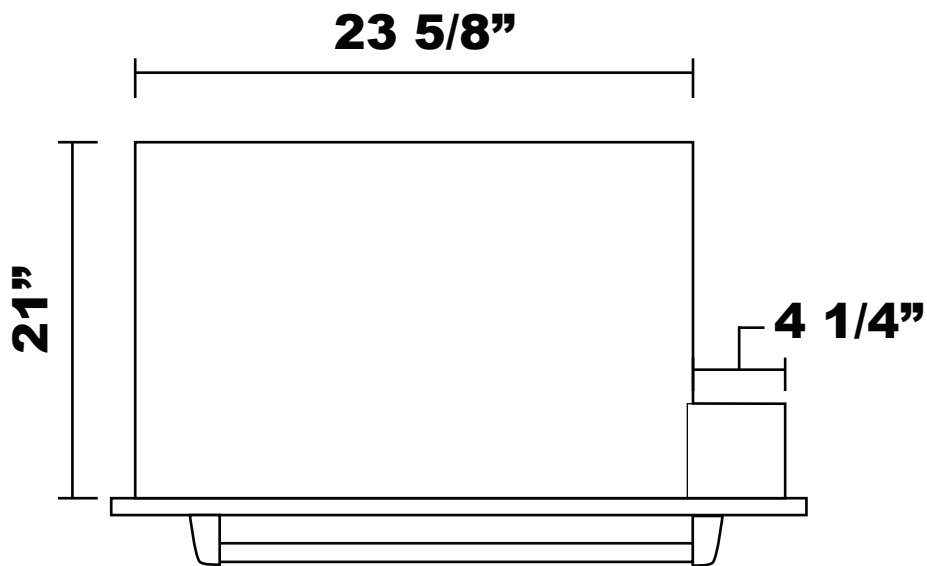

Warming Drawer

Top View

Front View

Side View

**CUTOUT DIMENSIONS:
28 1/2" x 10"**