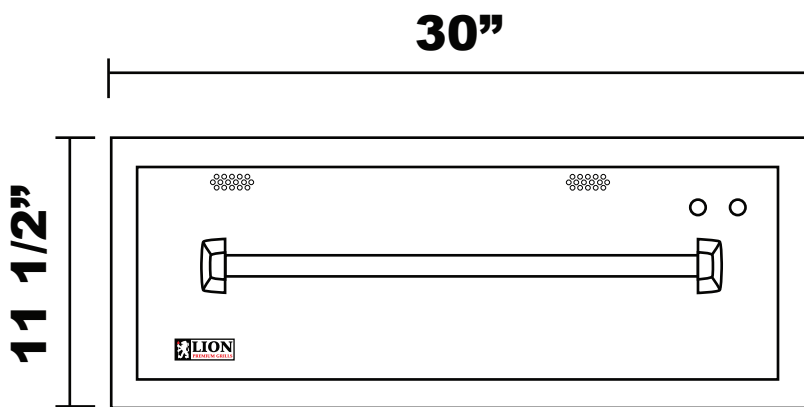

Warming Drawer

Top View

Front View

Side View

**CUTOUT DIMENSIONS:
28 1/2" x 10"**