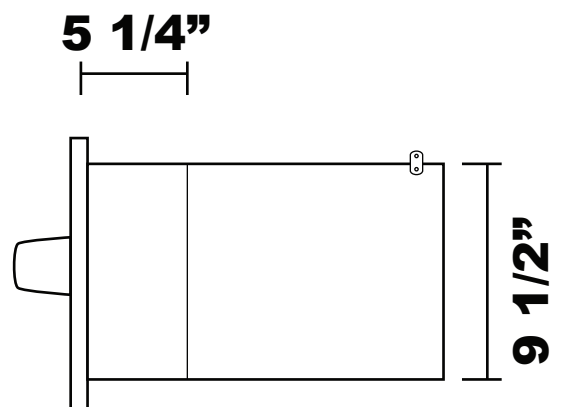

Warming Drawer

Top View

Front View

Side View

**CUTOUT DIMENSIONS:
28 1/2" x 10"**